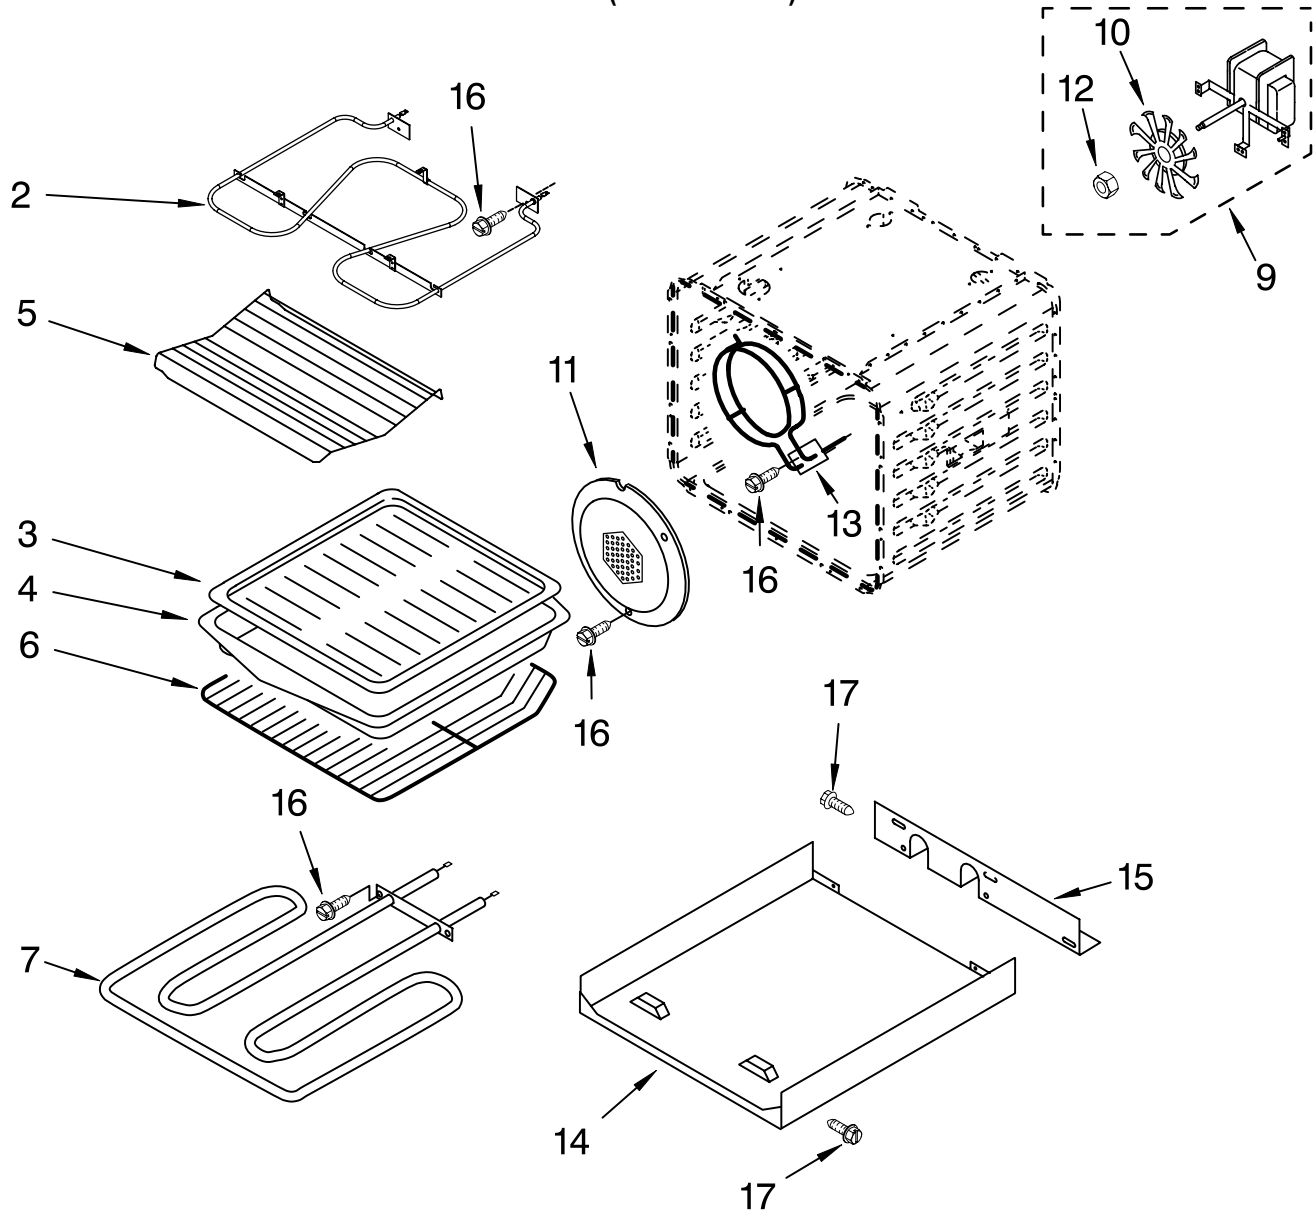

INTERNAL OVEN PARTS

For Model: KDRP463LSS04
(Stainless Steel)

Illus. No.	Part No.	DESCRIPTION
2	4456105	Element, Broil
	4449154	Screw
3	3195996	Grill, Broiler
4	3196076	Pan, Broiler
5	3181534	Rack, Roasting
6	8300796	Rack, Oven

Illus. No.	Part No.	DESCRIPTION
7	8300204	Element, Hidden Bake
9	4451583	Motor, Convection
10	4452226	Blade, Fan
11	4448418	Cover, Fan
12	4452227	Nut
13	4452157	Element, Convection

Illus. No.	Part No.	DESCRIPTION
14	8300799	Tray, Hidden Bake
15	8300800	Cover, Access
16	4449154	Screw, 8-32 x .440
17	4449809	Screw, 8-18 x 3/8

FOR ORDERING INFORMATION REFER TO PARTS PRICE LIST